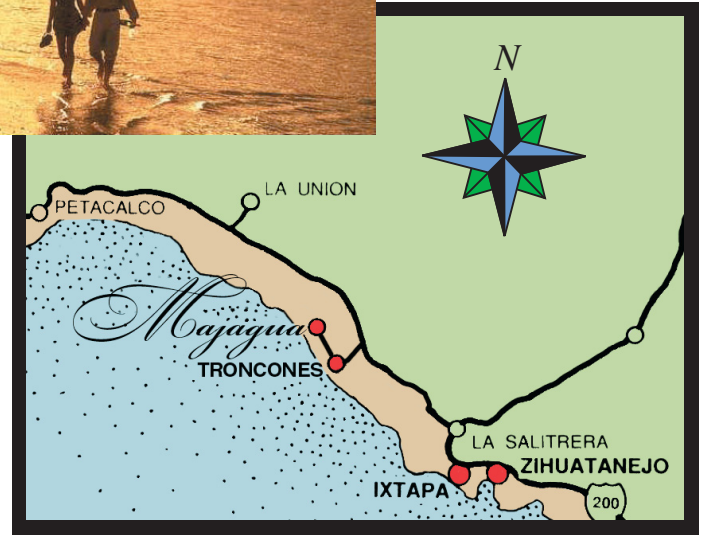

Majagua Point

On the beautiful Pacific coast of Mexico.

Lot 4	1,446.53 sq m	15,570.83 sq ft	.36 acre
Lot 5	1,405.32 sq m	15,127.23 sq ft	.35 acre
Lot 6	1,311.68 sq m	14,119.27 sq ft	.32 acre
Lot 7	1,073.91 sq m	11,559.85 sq ft	.27 acre
Lot 8	1,282.866 sq m	13,809.11 sq ft	.32 acre
Totals	6,520.31 sq m	70,186.29 sq ft	1.61 acres

For further information about this spectacular Pacific coast of Mexico property,
 visit the Majagua Point Website: www.zimgroup.com/design/majagua
 Contact Al Zimmerman, Email: az@zimgroup.com, Phone: 360.733.1997, Fax: 360.647.1731.